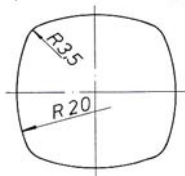

Aurinia

Dimensions indicated in mm.

31. 5341
Front View

31. 5341
Perspective

31. 5274
Front View

31. 4761
Front View

		31.5341		31.5274	
Height (mm)		57		56,9	
Cup Ø (mm)		12,7			
A-Shell	metal		✓		
	plastic				✓
Cap	plastic		✓		✓
Base	plastic		✓		✓

For minimum order quantities (MOQ) please contact our sales team.

Indica

Indica

Dimensions indicated in mm.

31. 5299
Front View

31. 5299
Perspective

		31.5299	
Height (mm)		70	
Cup Ø (mm)		12,7	
A-Shell	metal		✓
	plastic		
Cap	plastic		✓
Base	plastic		✓

For minimum order quantities (MOQ) please contact our sales team.

Indica

Dimensions indicated in mm.

31. 5051
Front View

31. 5051
Perspective

		31.5051	
Height (mm)		68	
Cup Ø (mm)		12,7	
A-Shell	metal		✓
	plastic		
Cap	plastic		✓
Base	plastic		✓

For minimum order quantities (MOQ) please contact our sales team.

Delias

Delias

Dimensions indicated in mm.

31. 4442
Front View

31. 4442
Perspective

		31.4442	
Height (mm)		71,5	
Cup Ø (mm)		11	
A-Shell	metal		
	plastic		✓
Cap	plastic		✓
Base	plastic		✓