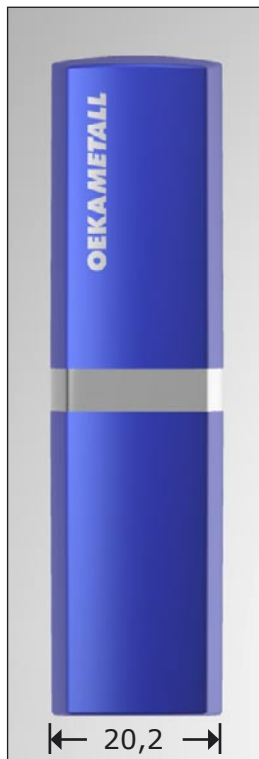

OEKAMETALL

Lipstick Cases

Scarus

Icarus

Dimensions indicated in mm.

31. 5246
Front View

31. 5246
Perspective

31. 5227
Front View

31. 5227
Perspective

	31.5246	31.5227	
Height (mm)	78	76	
Cup Ø (mm)	12,7	12,7	
A-Shell	metal	✓	
	plastic		✓
Cap	plastic	✓	✓
Base	plastic	✓	✓

For minimum order quantities (MOQ) please contact our sales team.

Icarus

Dimensions indicated in mm

31. 5389 Front View

31. 5389 Perspective

		31.5389	
Height (mm)		72,5	
Cup Ø (mm)		12,7	
A-Shell	metal		✓
	plastic		
Cap	plastic		✓
Base	plastic		✓

For minimum order quantities (MOQ) please contact our sales team.

Icarus

← 17,4 →

Dimensions indicated in mm.

31.5234
Front View

31. 5234
Perspective

		31.5234	
Height (mm)		56	
Cup Ø (mm)		9	
A-Shell	metal		
	plastic		✓
Cap	plastic		✓
Base	plastic		✓

For minimum order quantities (MOQ) please contact our sales team.