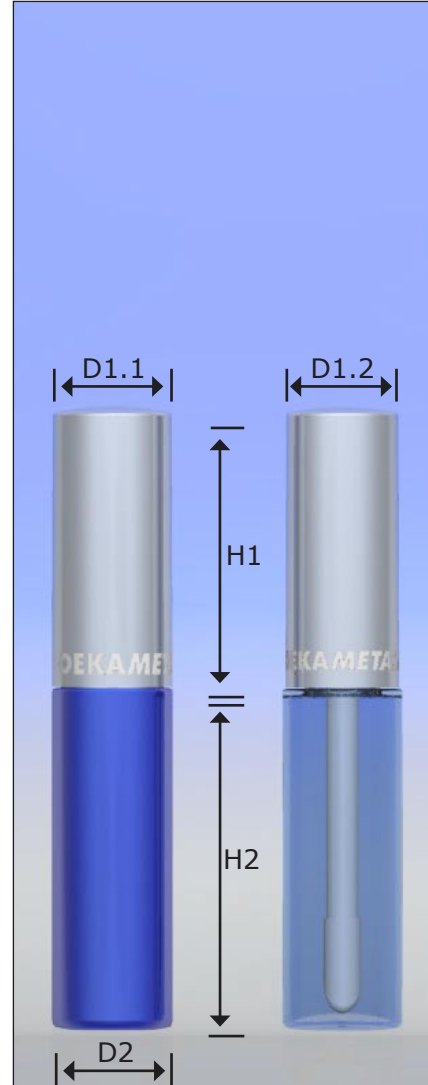

M	PP
V	14,5 ml

✓	Mascara Standard (twisted brush)	32.5296
✓	Mascara Volumen (twisted brush)	32.5361

MEDIUM

D1	15,6 mm
D2	16,5 mm
H1	44,5 mm
H2	64 mm

Bottle

M	PET
V	10,5 ml

✓	Mascara (twisted brush)	0106-05
✓	Lipgloss	0035-05

M = materials, V= contents (brimful)

For minimum order quantities (MOQ) please contact our sales team.

Aristes

PALM

D1	15,6 mm
D2	16,4 mm
H1	44,5 mm
H2	54 mm

Bottle

M	PP
V	8,5 ml

✓	Mascara (twisted)	9580-01
✓	Lipgloss	32.5378
✓	LG Brush	32.5283

PICCOLO

D1.1	15,85 mm	D1.2	14,95 mm
D2	16,1 mm		
H1	37,5 mm		
H2	45,8 mm		

Bottle

M	PET
V	7,2 ml

✓	D1.1 Mascara (twisted brush)	0004-07
✓	D1.1 Lipgloss	32.5353
✓	D1.2 Mascara (twisted brush)	0043-07
✓	D1.2 Lipgloss	32.5371

MINI

D1	11,4 mm
D2	11,7 mm
H1	19,2 mm
H2	40,3 mm

Bottle	
M	PP
V	3,3 ml

✓	Mascara (twisted brush)	32.5323
✓	Mascara (twisted brush - short)	0033-06
✓	Lipgloss	32.5309

M = materials, V= capacity (brimful)
 For minimum order quantities (MOQ) please contact our sales team.