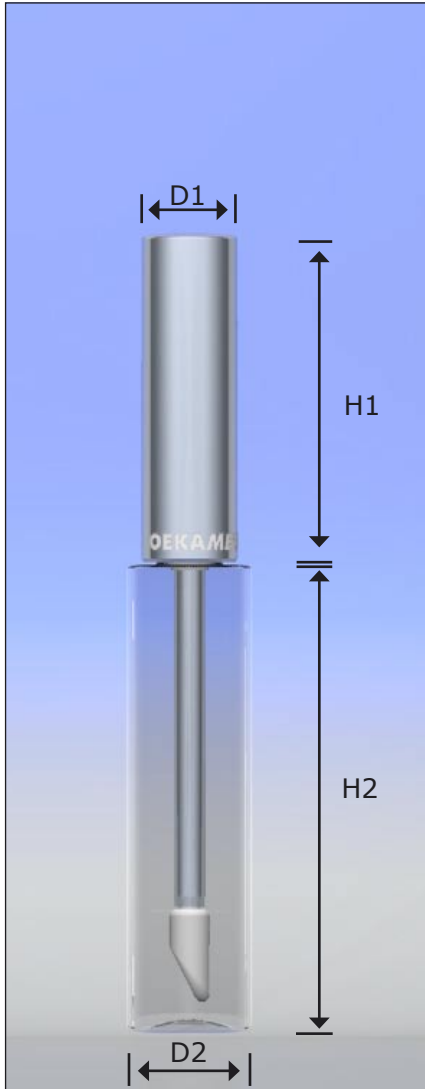

Precis

Precis

Precis

MAGNUM

D1	13 mm
D2	13 mm
H1	45
H2	88
Bottle	
M	PP
V	8,6 ml

✓	Mascara (twisted)	32.5373
✓	Mascara (plastic)	0049-08

MEDIUM

D1	13 mm
D2	13,3 mm
H1	45
H2	74
Bottle	
M	PP
V	7.8 ml

✓	Mascara (twisted)	32.5257
✓	Lipgloss	32.5310

M = materials, V= capacity (brimful)
 For minimum order quantities (MOQ) please contact our sales team.

Paris

Paris

MEDIUM

D1	13
D2	17 mm
H1	45 mm
H2	64 mm
Bottle	
M	PET
V	13,2 ml

✓	Mascara (twisted)	32.5077
✓	Lipgloss	32.5160

M = materials, V= capacity (brimful)
 For minimum order quantities (MOQ) please contact our sales team.

Loxura

Loxura

MEDIUM

D1	16,6 mm
D2	16,6 mm
H1	48 mm
H2	62 mm
Bottle	
M	PP
V	8,4 ml

✓	Mascara (twisted)	32.5216
✓	Lipgloss	32.5376

M = materials, V= capacity (brimful)
 For minimum order quantities (MOQ) please contact our sales team.

Nicea

Nicea

D1	14,95 mm
D2	13 mm
H1	37,5 mm
H2	45,8 mm
Bottle	
M	PET
V	7,8 ml