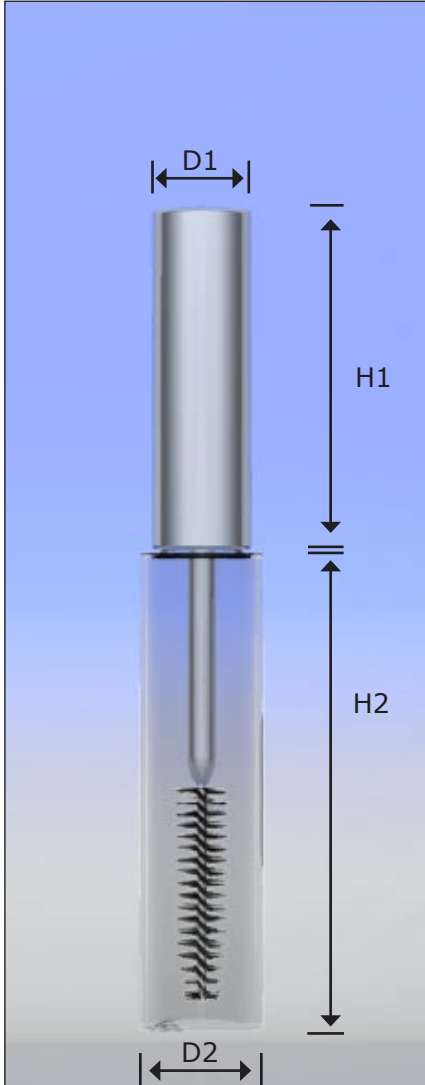

MEDIUM SLIM CAP

D1	13 mm
D2	16,5 mm
H1	45 mm
H2	64 mm
Bottle	
M	PET
V	10,5 ml

✓	Mascara (twisted)	32.5220
✓	Lipgloss	32.5219

M = materials, V= capacity (brimful)
For minimum order quantities (MOQ) please contact our sales team.