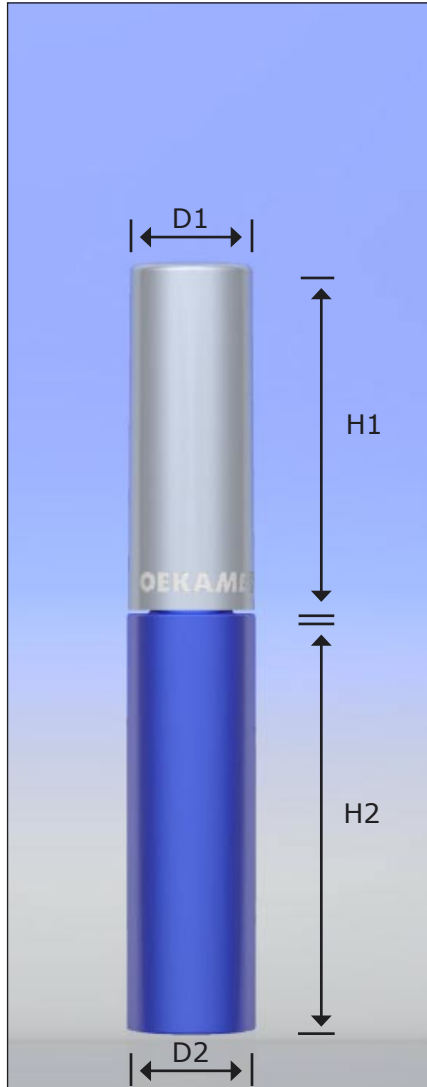

M	PP
V	14,5 ml

✓	Mascara Standard (twisted brush)	32.5296
✓	Mascara Volumen (twisted brush)	32.5361

MEDIUM

D1	15,6 mm
D2	16,5 mm
H1	44,5 mm
H2	64 mm

Bottle

M	PET
V	10,5 ml

✓	Mascara (twisted brush)	0106-05
✓	Lipgloss	0035-05

M = materials, V= contents (brimful)

For minimum order quantities (MOQ) please contact our sales team.

Aristes

PALM

D1	15,6 mm
D2	16,4 mm
H1	44,5 mm
H2	54 mm

Bottle

M	PP
V	8,5 ml

✓	Mascara (twisted)	9580-01
✓	Lipgloss	32.5378
✓	LG Brush	32.5283

PICCOLO

D1.1	15,85 mm	D1.2	14,95 mm
D2	16,1 mm		
H1	37,5 mm		
H2	45,8 mm		

Bottle

M	PET
V	7,2 ml

✓	D1.1 Mascara (twisted brush)	0004-07
✓	D1.1 Lipgloss	32.5353
✓	D1.2 Mascara (twisted brush)	0043-07
✓	D1.2 Lipgloss	32.5371

MINI

D1	11,4 mm
D2	11,7 mm
H1	19,2 mm
H2	40,3 mm

Bottle	
M	PP
V	3,3 ml

✓	Mascara (twisted brush)	32.5323
✓	Mascara (twisted brush - short)	0033-06
✓	Lipgloss	32.5309

M = materials, V= capacity (brimful)
 For minimum order quantities (MOQ) please contact our sales team.