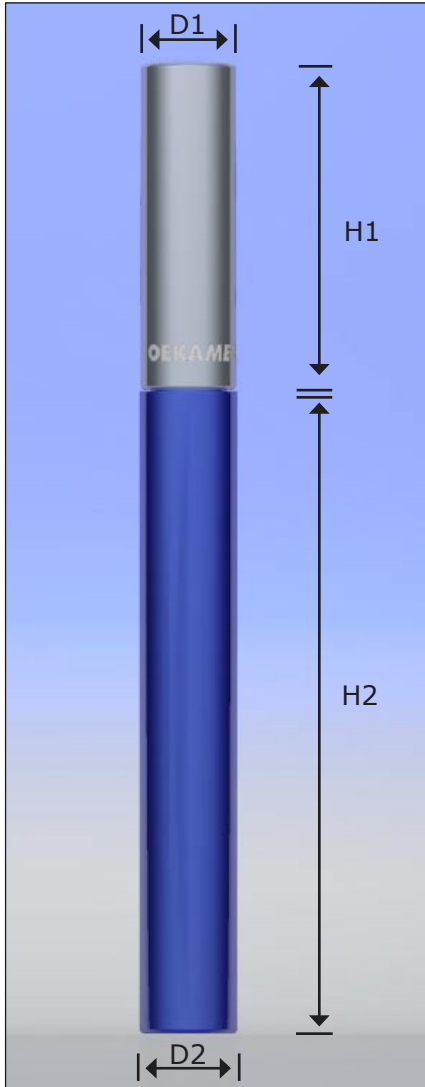

Precis

Precis

Precis

MAGNUM

D1	13 mm
D2	13 mm
H1	45
H2	88
Bottle	
M	PP
V	8,6 ml

✓	Mascara (twisted)	32.5373
✓	Mascara (plastic)	0049-08

MEDIUM

D1	13 mm
D2	13,3 mm
H1	45
H2	74
Bottle	
M	PP
V	7.8 ml

✓	Mascara (twisted)	32.5257
✓	Lipgloss	32.5310

M = materials, V= capacity (brimful)
 For minimum order quantities (MOQ) please contact our sales team.

Paris

Paris

MEDIUM

D1	13
D2	17 mm
H1	45 mm
H2	64 mm
Bottle	
M	PET
V	13,2 ml

✓	Mascara (twisted)	32.5077
✓	Lipgloss	32.5160

M = materials, V= capacity (brimful)
 For minimum order quantities (MOQ) please contact our sales team.

Loxura

Loxura

MEDIUM

D1	16,6 mm
D2	16,6 mm
H1	48 mm
H2	62 mm
Bottle	
M	PP
V	8,4 ml

✓	Mascara (twisted)	32.5216
✓	Lipgloss	32.5376

M = materials, V= capacity (brimful)
 For minimum order quantities (MOQ) please contact our sales team.

Nicea

Nicea

D1	14,95 mm
D2	13 mm
H1	37,5 mm
H2	45,8 mm
Bottle	
M	PET
V	7,8 ml