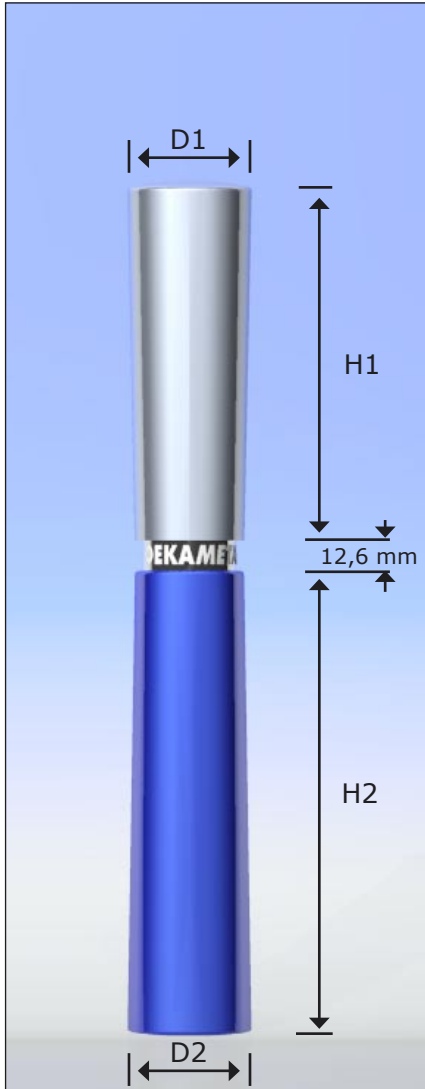

✓	Mascara (twisted)	32.5257
✓	Lipgloss	32.5310

M = materials, V= capacity (brimful)
 For minimum order quantities (MOQ) please contact our sales team.

Paris

Paris

MEDIUM

D1	13
D2	17 mm
H1	45 mm
H2	64 mm
Bottle	
M	PET
V	13,2 ml

✓	Mascara (twisted)	32.5077
✓	Lipgloss	32.5160

M = materials, V= capacity (brimful)
 For minimum order quantities (MOQ) please contact our sales team.

Loxura

Loxura

MEDIUM

D1	16,6 mm
D2	16,6 mm
H1	48 mm
H2	62 mm
Bottle	
M	PP
V	8,4 ml

✓	Mascara (twisted)	32.5216
✓	Lipgloss	32.5376

M = materials, V= capacity (brimful)
 For minimum order quantities (MOQ) please contact our sales team.

Nicea

Nicea

D1	14,95 mm
D2	13 mm
H1	37,5 mm
H2	45,8 mm
Bottle	
M	PET
V	7,8 ml

✓	Mascara (twisted)	0044-07
✓	Lipgloss	32.5370

M = materials, V= capacity (brimful)
 For minimum order quantities (MOQ) please contact our sales team.