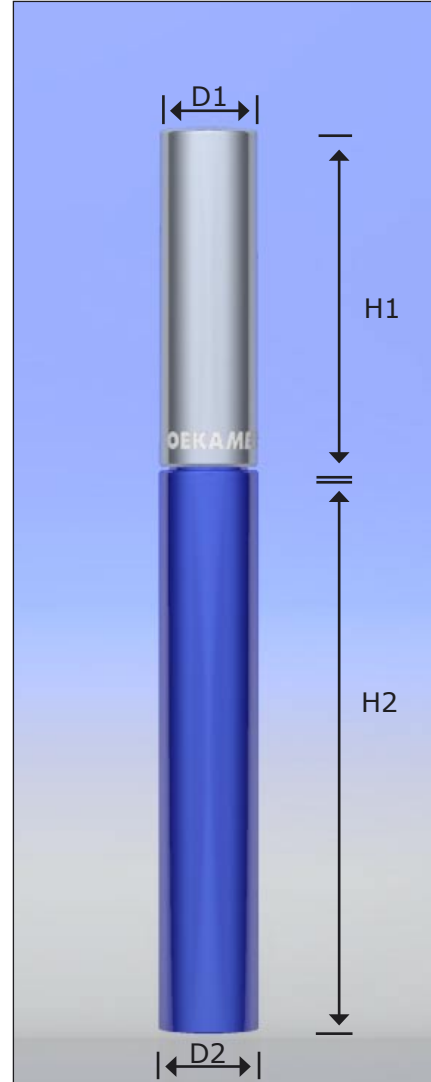

Precis

Precis

Precis

MAGNUM

D1	13 mm
D2	13 mm
H1	45
H2	88
Bottle	
M	PP
V	8,6 ml

✓	Mascara (twisted)	32.5373
✓	Mascara (plastic)	0049-08

MEDIUM

D1	13 mm
D2	13,3 mm
H1	45
H2	74
Bottle	
M	PP
V	7.8 ml

✓	Mascara (twisted)	32.5257
✓	Lipgloss	32.5310

M = materials, V= capacity (brimful)
 For minimum order quantities (MOQ) please contact our sales team.

Paris

Paris

MEDIUM

D1	13
D2	17 mm
H1	45 mm
H2	64 mm
Bottle	
M	PET
V	13,2 ml

✓	Mascara (twisted)	32.5077
✓	Lipgloss	32.5160

M = materials, V= capacity (brimful)
 For minimum order quantities (MOQ) please contact our sales team.

Loxura

Loxura

MEDIUM

D1	16,6 mm
D2	16,6 mm
H1	48 mm
H2	62 mm
Bottle	
M	PP
V	8,4 ml

✓	Mascara (twisted)	32.5216
✓	Lipgloss	32.5376

M = materials, V= capacity (brimful)
 For minimum order quantities (MOQ) please contact our sales team.

Nicea

Nicea

D1	14,95 mm
D2	13 mm
H1	37,5 mm
H2	45,8 mm
Bottle	
M	PET
V	7,8 ml