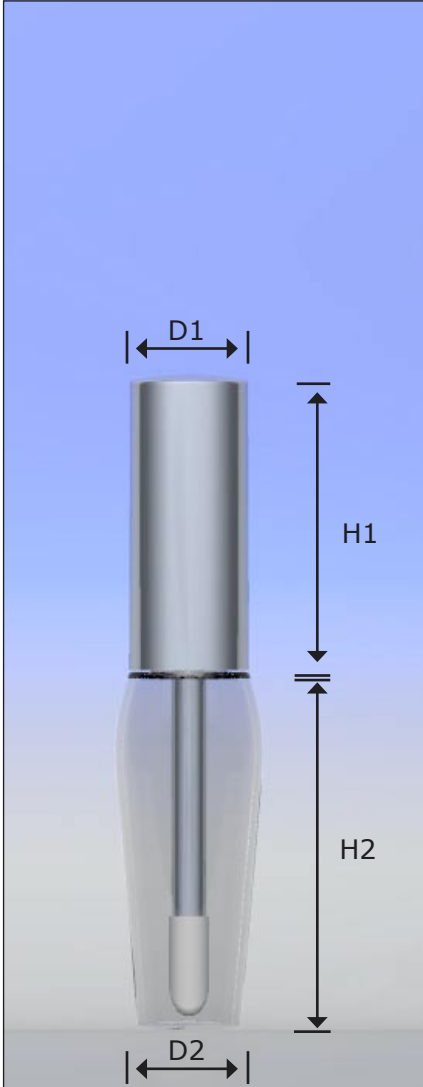

M	PP
V	14,5 ml

✓	Mascara Standard (twisted brush)	32.5296
✓	Mascara Volumen (twisted brush)	32.5361

MEDIUM

D1	15,6 mm
D2	16,5 mm
H1	44,5 mm
H2	64 mm

Bottle

M	PET
V	10,5 ml

✓	Mascara (twisted brush)	0106-05
✓	Lipgloss	0035-05

✓	Mascara (twisted)	32.5077
✓	Lipgloss	32.5160

M = materials, V= capacity (brimful)
 For minimum order quantities (MOQ) please contact our sales team.

Loxura

Loxura

MEDIUM

D1	16,6 mm
D2	16,6 mm
H1	48 mm
H2	62 mm
Bottle	
M	PP
V	8,4 ml

✓	Mascara (twisted)	32.5216
✓	Lipgloss	32.5376

M = materials, V= capacity (brimful)
 For minimum order quantities (MOQ) please contact our sales team.

Nicea

Nicea

D1	14,95 mm
D2	13 mm
H1	37,5 mm
H2	45,8 mm
Bottle	
M	PET
V	7,8 ml

✓	Mascara (twisted)	0044-07
✓	Lipgloss	32.5370

M = materials, V= capacity (brimful)
 For minimum order quantities (MOQ) please contact our sales team.